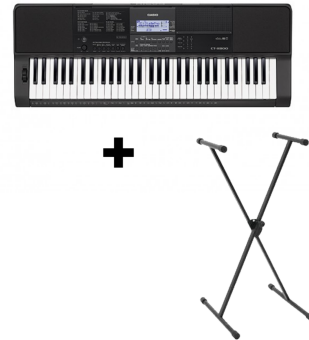

CASIO CT-X800 + DIMAVERY SL-3 Stalak za klavijaturu - Paket!

Šifra:
Kategorija proizvoda: Kućne Klavijature
Proizvođač: CASIO

Cena: **31.080,00** rsd.

Keyboard
61 keys
Touch response
3 types, off
Maximum Polyphony
48 notes (24 for certain tones)
Tones
Sound Source: AiX
Built-in tones: 600
Functions: Layer, Split, Piano/Organ button
Digital effects
Reverb: 20 types, off
Chorus: 10 types, tone
Metronome
Beats per measure: 0 to 9
Tempo range: 20 to 255
Song bank
Demo song: 1
Built-in songs: 160
User songs: 10 (maximum capacity per song: approximately 320 kilobytes)
User-recorded songs: 6 (maximum capacity per song: approximately 320 kilobytes)
Step up lesson
Lessons: 3 (Listen, watch, remember), Easy Mode
Lesson part: L, R, LR
Functions: Repeat, Voice Fingering Guide, Note Guide, Performance Evaluation
Auto accompaniment
Built-in rhythms: 195
User rhythms: 10 (maximum capacity per song: approximately 64 kilobytes)
Music presets
310
One touch presets
195
Registration
32 (4 setups x 8 banks)
MIDI recorder
Real-time recording, playback
Keyboard play: 5 songs, 6 tracks
Playing along with built-in-songs: 1 song (L, R, LR)
Memory capacity: approximately 40.000 notes (1 song)
Controllers

Pitch bend wheel

Other functions

Transpose: ± 1 octave (-12 to 0 to + 12 semitones)

Octave shift: Upper 1/ Upper 2/ Lower, ± 3 octaves

Tuning: A4 = 415,5 to 465,9 Hz (initial default: 440,0 Hz)

Preset scales: 17 preset scales

Inputs/Outputs

USB flash drive port: Type A

USB port: Type B

Pedal jack 1: Standard jack (sustain, sostenuto, soft, rhythm)

Phones/Output jack: Stereo standard jack (Output impedance: 167 Ω , output voltage: 4,5 V (RMS) MAX)