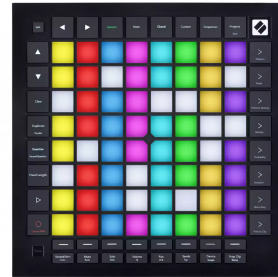

NOVATION LAUNCHPAD PRO MK3 - Midi kontroler

Šifra: 15841
Kategorija proizvoda: Kontroleri
Proizvođač: Novation

Cena: 33.000,00 rsd

Made to produce.

Ditch the mouse and get closer to the Ableton Live workflow, with dedicated controls for clip and scene launching, transport, quantising and duplicating. On-device access to Live's Capture MIDI function means you'll never lose an idea again. Launchpad Pro even knows when you're drumming, and shows your drum rack on the grid.

For your studio.

Take control of hardware with the brand new four-track, 32-step standalone sequencer, which transforms the Launchpad Pro experience. Sequencer tracks are eight-note polyphonic, and they can sequence software or hardware instruments. Micro Steps help to take grooves off-grid, and patterns can be chained together and assigned to Scenes, to build and perform complete songs. Users can modify patterns on the fly with Probability, Mutate, Sync Rate and Play Order controls, then print directly to Live clips.

Made for you.

Launchpad Pro [MK3] can be reinvented as a custom controller for any MIDI-compatible software or hardware. Simply drag and drop widgets in the all-new, easy-to-use Components editor. Repurpose pads to send custom messages including CCs and Program Changes, and create individual colour mappings, as already rolled out in MK3 versions of Launchpad X and Mini. Store configurations as one of eight Custom Modes and switch between them seamlessly for expressive and flexible control.

The performer's pad.

Launchpad Pro [MK3] features our biggest and most responsive velocity- and pressure-sensitive pads, for maximum expressive potential. Dynamic Scale and Note Modes ensure basslines, melodies, chords and leads are perfectly in key, while Chord Mode lets you explore, build and play sophisticated chords straight from the grid. Sleek, lightweight, tough and USB-C bus-powered, Launchpad Pro is at home on stage and in the studio.