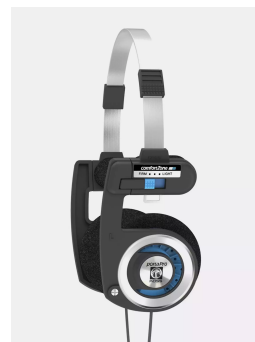

KOSS PORTA PRO CLASSIC WB RW

Šifra: 16014

Kategorija proizvoda: On-Ear Slušalice

Proizvođač: KOSS

Cena: 5.880,00 rsd

Designed for those with refined musical taste, the Porta Pro continues to be one of the most popular headphones around the world. Known for its high-level of comfort, the Porta Pro has adjustable temporal pads to relieve pressure on the ears.

Its lightweight, open-air cushions for hear-through sound keep listeners aware of their surroundings while delivering exceptional sound. The oxygen free copper voice coils and dynamic elements allow the Porta Pro to deliver rich bass and a remarkably wide frequency response. Whether you're listening at home or on the go, the Koss Porta Pro delivers all the excitement of a live performance.

15-25,000 Hz

60 ohms

101 dB SPL/1mW

Straight, Dual Entry, 4ft