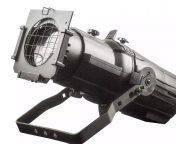

LITEQUEST THEATER PROFILE 200 LED

Šifra: 16523
Kategorija proizvoda: TV i Pozorišna Rasveta
Proizvođač: LITEQUEST

Cena: 89.880,00 rsd

Power: 200w
Lighting Distance: 8 Meters
LED: 200watt High Quality Optic Integrated COB
Color temperature: 3200k-6000k
Light angle: 60°
Control mode: DMX control / manual
Channel: 6 channels
Shell: aluminum
Protection level: IP20
Net weight: 4.5KG
Packing size: 28*28*58M