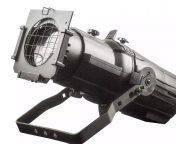

LITEQUEST THEATER PROFILE 200 LED

Šifra: 16523
Kategorija proizvoda: TV i Pozorišna Rasveta
Proizvođač: LITEQUEST

Cena: 71.880,00 rsd

Power: 200w
Lighting Distance: 8 Meters
LED: 200watt High Quality Optic Integrated COB
Color temperature: 3200k-6000k
Light angle: 60°
Control mode: DMX control / manual
Channel: 6 channels
Shell: aluminum
Protection level: IP20
Net weight: 4.5KG
Packing size: 28*28*58M