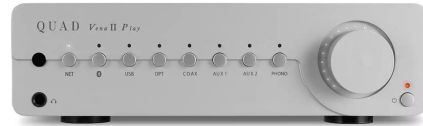

Quad Vena II Play Silver Integrisano Mrežno Pojačalo

Šifra: 16378
Kategorija proizvoda: Integrisana Pojačala
Proizvođač: Quad

Cena: 95.880,00 rsd

Smart Aesthetics

The DTS Play-Fi platform offers a wealth of music options from around the globe. Spotify, Tidal, HD Tracks, Deezer, Amazon Music, Napster, KKBox and Sirius XM, to name a few. Browse a radio guide with thousands of stations and podcasts, or stream from a home media server with DLNA compatibility.

QUAD Vena II Play borrows more than just looks from its sibling, the Vena II - utilizing much of the same high-specification design, including the ES9018K2M from the Sabre32 Reference DAC as well as the aptX Bluetooth connectivity, it has all the pure musicality of QUAD coursing through its very versatile circuitry.

There is also a smattering of both digital and analogue connections, including an MM phono stage, for a turntable. So however you want to enjoy your music, analogue or digital, the QUAD Vena II Play will have you connected and ready to play.

The QUAD Vena II Play is the latest addition to the best-selling QUAD Vena series of integrated amplifiers. It also heralds the arrival of wireless audio streaming and multi-room technology to the QUAD product portfolio. Based on the recent upgrade and richly specified Vena II, the QUAD Vena II Play incorporates the acclaimed DTS Play-Fi platform.