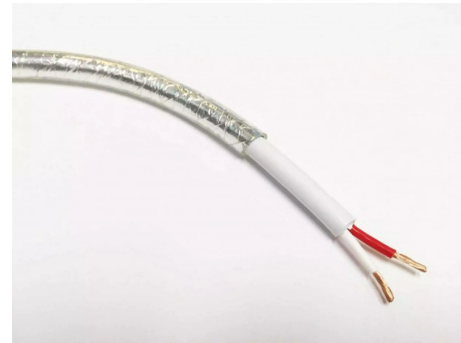

## CHORD ClearwayX Speaker Cable

Šifra: 16672

Kategorija proizvoda: Hi-Fi kablovi na metar

Proizvođač: CHORD

**Cena: 2.280,00 rsd**

The ClearwayX uses 14 AWG multi-strand oxygen free copper conductors – big enough to bring control and definition to both book shelf and floor standing loud speakers.

The performance has recently been significantly improved by changing the insulation from FEP to XLPE. Hence the new name. Choice of insulation has a profound effect on a speaker cable and contributes to its neutrality. The wrong choice of insulation can produce unwanted tonal colouration.

The conductors are arranged in a twisted pair configuration before a soft PVC internal jacket is applied, this helps to minimise mechanical noise and also spaces the twin contra-wound foil shields in relation to the conductors.

Shielding a speaker cable brings subtle nuances that make music come alive. ClearwayX can transform the performance of your system particularly when it comes to coherence and timing. It will let you further into your favourite music.