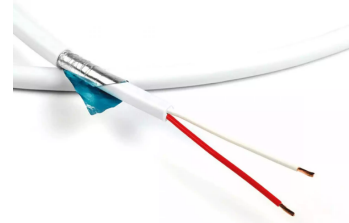

CHORD C-screenX Speak.Cable 50

Šifra: 16681
Kategorija proizvoda: Hi-Fi kablovi na metar
Proizvođač: CHORD

Cena: 1.080,00 rsd

Now featuring improved XLPE insulation, it joins the award-winning line-up of Chord Company shielded speaker cables, including the acclaimed ClearwayX, ShawlineX and EpicX/XL.

Our design objective was to produce a cable discreet enough for easy fitting and routing, with all the performance benefits that shielding can bring.

C-screenX is just 9mm in diameter and flexible enough to route around corners with ease. It's finished with a white outer jacket which protects the shielding and makes it virtually invisible against white skirting boards.

C-screenX features multi-stranded oxygen-free copper conductors, insulated with XLPE and arranged in a twisted-pair configuration to reduce interference. The cable is then enclosed in a PVC casing that reduces mechanical noise and spaces the conductors correctly, relative to the twin-foil shielding.

C-screenX has the same characteristics as our other shielded speaker cables: the ability to carry a musical signal with a genuine sense of musical coherence and involvement; shielded speaker cables bring real performance benefits to both hi-fi and home cinema systems, where interference can seriously affect sound quality.