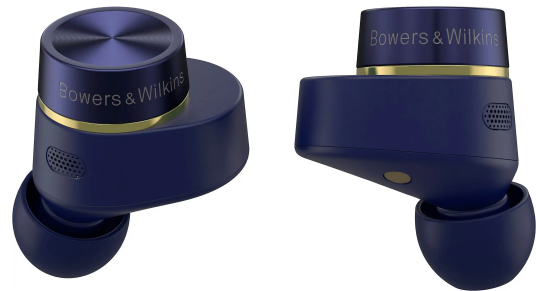

## Bowers & Wilkins Pi7 S2 Midnight Blue - Bežične slušalice

Šifra: 17218

Kategorija proizvoda: Wireless Slušalice

Proizvođač: Bowers & Wilkins

**Cena: 29.880,00 rsd**

### **True 24-bit connection with aptX™ Adaptive**

Hear your favorite music and movies as they were meant to be heard, thanks to a true 24-bit connection between left and right earbuds for superior sound quality plus high-resolution wireless audio that adjusts dynamically to optimise performance.

### **Hear music and movies as the artist intended**

Small, yet powerful, two-way drive units in each earbud work just like high-performance speakers, creating rich, immersive sound - from deep and powerful bass to expressive and detailed high notes, and everything in between.

### **Wireless audio retransmission technology**

A transformative Smartcase that also functions as an audio retransmission system, connecting directly to external audio sources such as in-flight entertainment systems.