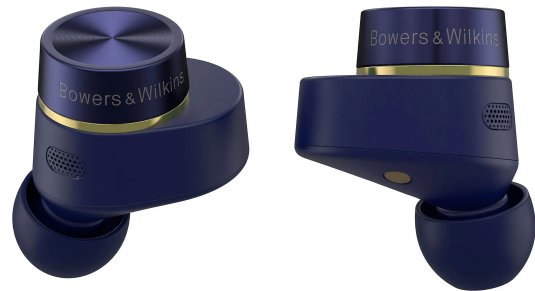

Bowers & Wilkins Pi7 S2 Midnight Blue - Bežične slušalice

Šifra: 17218

Kategorija proizvoda: Wireless Slušalice

Proizvođač: Bowers & Wilkins

Cena: 35.880,00 rsd

True 24-bit connection with aptX™ Adaptive

Hear your favorite music and movies as they were meant to be heard, thanks to a true 24-bit connection between left and right earbuds for superior sound quality plus high-resolution wireless audio that adjusts dynamically to optimise performance.

Hear music and movies as the artist intended

Small, yet powerful, two-way drive units in each earbud work just like high-performance speakers, creating rich, immersive sound - from deep and powerful bass to expressive and detailed high notes, and everything in between.

A transformative Smartcase that also functions as an audio retransmission system, connecting directly to external audio sources such as in-flight entertainment systems.

Net weight	Earbuds: 7 g (each) Charging case: 47 g
Dimensions (Carry Case)	61 mm (w) x 28 mm (d) x 56 mm (h)