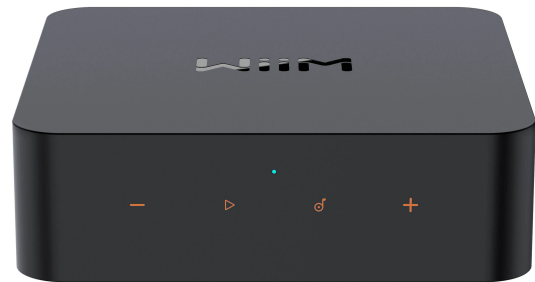

WiiM Pro Streamer Mrežni plejer

Šifra: 18618

Kategorija proizvoda: Network Plejeri

Proizvođač: WiiM

Cena: 20.280,00 rsd

Key Features

Serious Hi-Fi streaming, affordable price

Expanded I/O & connectivity over Mini model make it suitable for premium Hi-Fi systems

What sets WiiM Pro apart from other streamers is its superior technology; such high-quality streaming as this will please even the most particular of audiophiles. As a backup, there's also the ability to connect to audio sources, including DACs and amplifiers, via an array of output ports.

The WiiM Pro is one of the only streamers to offer support for Chromecast as well as AirPlay 2, NAS, and local files. Siri, Alexa, and Google voice assistants are all exploitable and can be used in conjunction with a wider multiroom, multichannel home or workplace network. Users can enjoy gapless playback and further customise their listening experience with a range of EQ presets.

Effortless Multi-Room

The WiiM Pro Audiophile Grade Multi-Room Music Streamer enables you to build a comprehensive multiroom sound system by linking your existing AirPlay 2 speakers, Amazon Echo, Google Home devices—such as Nest—as well as Chromecast devices, and, of course, the WiiM Pro itself. This versatility allows you to group any combination of these devices together for synchronous music throughout your home. The benefits of such a comprehensive multi-room network are the flexibility and seamlessness of listening experiences in every room of your home or workplace. The possibilities are practically endless with WiiM, from connections with traditional active speakers to a kitchen radio, it's sure to bring added convenience to your musical enjoyment. With WiiM Pro's seamless integration into your Google Home or AirPlay network, anyone in your household can play music wherever they want, as long as there's a compatible speaker connected.