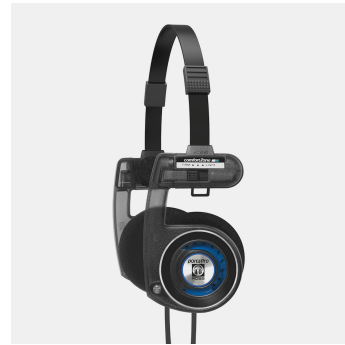

## KOSS PORTA PRO UTILITY

Šifra: 19582

Kategorija proizvoda: On-Ear Slušalice

Proizvođač: KOSS

**Cena: 8.280,00 rsd**

The Koss Porta Pro® Utility On-Ear Headphone is part of the Koss Utility Series, an all-new listening experience that features three new headphones, three new cords and one seamless experience where everything works together. No batteries, no audio compromises, no compatibility issues. It's that simple.

Included with every Koss Utility Series Headphones is a detachable 3.5mm standard headphone jack cord.

Koss Utility Series features a detachable cord system giving listeners the flexibility to seamlessly swap between devices, allowing you to connect to the devices you own now or in the future.

For over 40 years, listeners around the world have recognized Koss's dedication to sound accuracy.

The all-new Koss Porta Pro® Utility celebrates that dedication with an incredibly expansive open-air soundstage with deep bass and crisp highs that will blow you away.

What's Included? Porta Pro® Utility, 3.5mm Utility Cord.