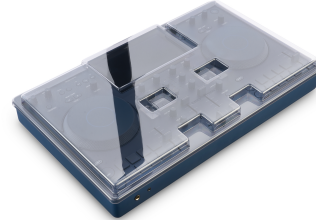

Decksaver ALPHATHETA OMNIS-DUO

Šifra: 20090

Kategorija proizvoda: Decksaveri

Proizvođač: DECKSAVER

Cena: 5.880,00 rsd

Dimensions

Weight: 0.56 kg

Length: 50.5 cm

Width: 31.2 cm

Height: 3.1 cm

The AlphaTheta Omnis Duo, a state-of-the-art DJ controller developed by AlphaTheta, has swiftly garnered praise for its groundbreaking features and unmatched performance qualities. Acknowledging its crucial contribution to the evolution of contemporary DJing, and in answer to the passionate call for dependable protection, we are delighted to unveil the Decksaver cover, custom-made for the Omnis Duo. Precision-engineered from superior polycarbonate, this cover is carefully crafted to provide the utmost protection for your Omnis Duo, safeguarding it against dust, spills, and unexpected impacts, thus ensuring its durability and peak performance.

With an eye for detail, our Decksaver cover perfectly matches the distinct contours of the AlphaTheta Omnis Duo, offering a tight fit that covers all essential components, such as knobs, buttons, and screens. Despite its strong protection, the cover allows easy access to vital connections, facilitating straightforward setup and disassembly for both live performances and studio use. Whether you're in the heat of a lively DJ set, a busy studio setting, or during storage, our cover acts as a steadfast protector, maintaining the immaculate condition and operational capabilities of your Omnis Duo.

Opting for our Decksaver cover for your AlphaTheta Omnis Duo is more than just about safeguarding; it symbolises a dedication to the care and upkeep of a key element of your DJ equipment. Held in high esteem and trusted by professionals in the industry, this cover is an essential addition for anyone committed to preserving the integrity and longevity of their AlphaTheta Omnis Duo, ensuring it stays ready for every DJing venture and creative pursuit.