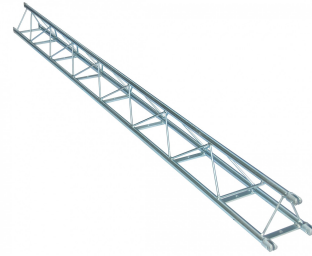

JBSYSTEMS DJ Truss 150

Šifra: 20407

Kategorija proizvoda: Stalci za Rasvetu

Proizvođač: JBSYSTEMS

Cena: 10.680,00 rsd

General : Dimensions (cm)	150
General : Weight (kg)	6.5
General : Color	aluminium
Stand & Truss : transport height (cm)	150
Stand & Truss : tube Ø	20 mm
Stand & Truss : truss type	trio

Very compact but very sturdy steel truss, section 150.

The steel tubes each have a diameter of 20mm and are galvanized to create a beautiful, shiny silver look.

Perfect for mobile applications (DJ Light bridge).

Also very nice as an elegant support for attaching PAR16/20/30/36 projectors in modern interiors.

Maximum allowable span: 6m

Maximum distributed load:

250kg at maximum 3m span

80kg at maximum 6m span

Maximum point load:

120kg at maximum 3m span

50kg at max 6m span

Length = 1.5 m

Comes with couplers included.