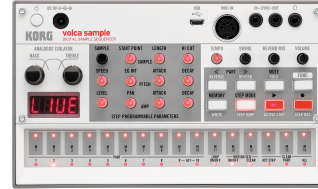

Korg VOLCA-SAMPLE2

Šifra: 20628

Kategorija proizvoda: Sound Moduli

Proizvođač: Korg

Cena: 17.900,00 rsd

Keyboard: Multi touch Keyboard

Sampler:

- Type: PCM
- Maximum Polyphony: 8
- Number of Samples: 200 (150 presets + 50 empty slots. All slots are user over writable)
- Memory Size for Sample: 8MB (130 seconds)
- Sampling Frequency: 31.25kHz (16bit)
- Edit: Sample (Start Point, Start Delay, Length, Hi Cut, Pitch, Speed, EG Int, Attack, Decay, Amp, Level, Pan, Attack, Decay, Reverse On/Off)

Effects:

- Digital Reverb: On/Off, Mix
- Analogue Isolator: Bass, Treble

Sequencer:

- Number of Parts: 10
- Number of Steps: 16
- Number of Recording Patterns: 16 (1 to 10 have presets loaded by default on factory settings. Pattern chain function)
- Control: Motion Sequence, Active Step, Step Jump, Swing

Inputs:

- Audio Input: Headphones (3.5mm stereo mini jack)
- Sync: Sync In (3.5mm monaural mini jack, Maximum input level: 20V), Sync Out (3.5mm monaural mini jack, Maximum Output level: 5V)
- MIDI: MIDI IN
- USB: micro-B USB port

Power:

- Battery Life: Approximately 10 hours (using alkaline batteries)
- Power Supply: AA alkaline battery x6, AA nickel-metal hydride battery x6, or AC adapter "KA-350" (optional)

Others:

- Included Items: AA alkaline battery x6 (for verifying operation), Sync cable
- Accessories: KA-350 AC adapter, SEQUENZ CB-4VOLCA hard shell case, SEQUENZ CC-VOLCA dedicated carrying case, SQ-CABLE-6 sync cable
- Dimensions (W x D x H): 193mm x 115mm x 45mm (including knob height)
- Weight: 372g (Excluding batteries)