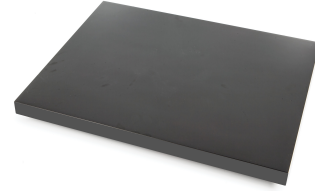

## Pro-Ject Ground It E

---

Šifra: 20950

Kategorija proizvoda: Dodatna oprema i održavanje

Proizvođač: Pro-Ject

**Cena: 19.080,00 rsd**

### Suitable for:

- Elemental Line
- Essential Line
- Debut Line
- 1Xpression Carbon
- 1Xpression Carbon Classic
- RPM1 Carbon
- RPM3 Carbon

### Features

- Support platform for many turntables or other equipment
- Prevents the transmission of vibrations
- Heavy-weight MDF
- Conical feet with damping ring
- Height adjustable
- Combinable with Cover it E and Cover it RPM 1/3 Carbon
- High gloss piano finish

### Technical Specifications

**Dimensions:** 480 x 51 x 390 mm spike feet incl.

**Weight:** 4 kg