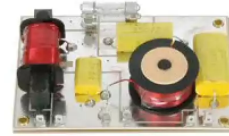

EMINENCE PXB 25K0 5000Hz

Šifra: 09715

Kategorija proizvoda: Ugradne Skretnice

Proizvođač: EMINENCE

Cena: 3.480,00 rsd

Eminence PXB 25 K 0 - 2-way Crossover 5000 Hz

Designed to work in high-power cabinets, px crossovers are technically superior passive filters available as board-only or complete with fitted hardware for a smart, economical 'factory-fit' finish. Designed and built for Eminence, px crossovers feature

Specifications

Type: 2-way

Cabinet Ready: No

Crossover Frequency: 5000 Hz

Slope: 12 dB/octave

Impedance: 8 ohms

Power Handling: 400 W