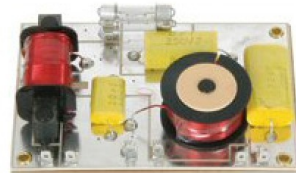

EMINENCE PXB 25K0 5000Hz

Šifra: 9715

Kategorija proizvoda: Ugradni Zvučnici i Oprema

Proizvođač: EMINENCE

Cena: **11.475,00 rsd.**

Eminence PXB 25 K 0 - 2-way Crossover 5000 Hz

Designed to work in high-power cabinets, px crossovers are technically superior passive filters available as board-only or complete with fitted hardware for a smart, economical 'factory-fit' finish. Designed and built for Eminence, px crossovers feature

Specifications

Type: 2-way

Cabinet Ready: No

Slope: 12 dB/octave

Power Handling: 400 W

Cross

Impe