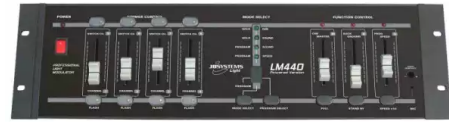

## JBSYSTEMS LM 440

Šifra: 02191

Kategorija proizvoda: DMX Kontrole i Dimeri

Proizvođač: JBSYSTEMS

**Cena: 29.880,00 rsd**

### :: **Product Description**

4 channel DMX light modulator with 4 mains sockets (4x 1500W/res)

4 extra switch channels to switch light effects on/off via optional DMX switch pack (ex. SW416)

Suitable for both inductive and resistive loads

4 user modes:

manual dimming (stage lighting)

Light modulator (high, mid, bass, anti-bass)

9 built-in programs on audio (built-in micro or external audio input)

9 built-in programs at user selectable speed

### :: **Technical Information**

Dimensions = 48,3 x 13,2 x 10,5mm (19"/3U)

Weight = 3,1kg

DMX: 8ch (4DIM + 4SWITCH)